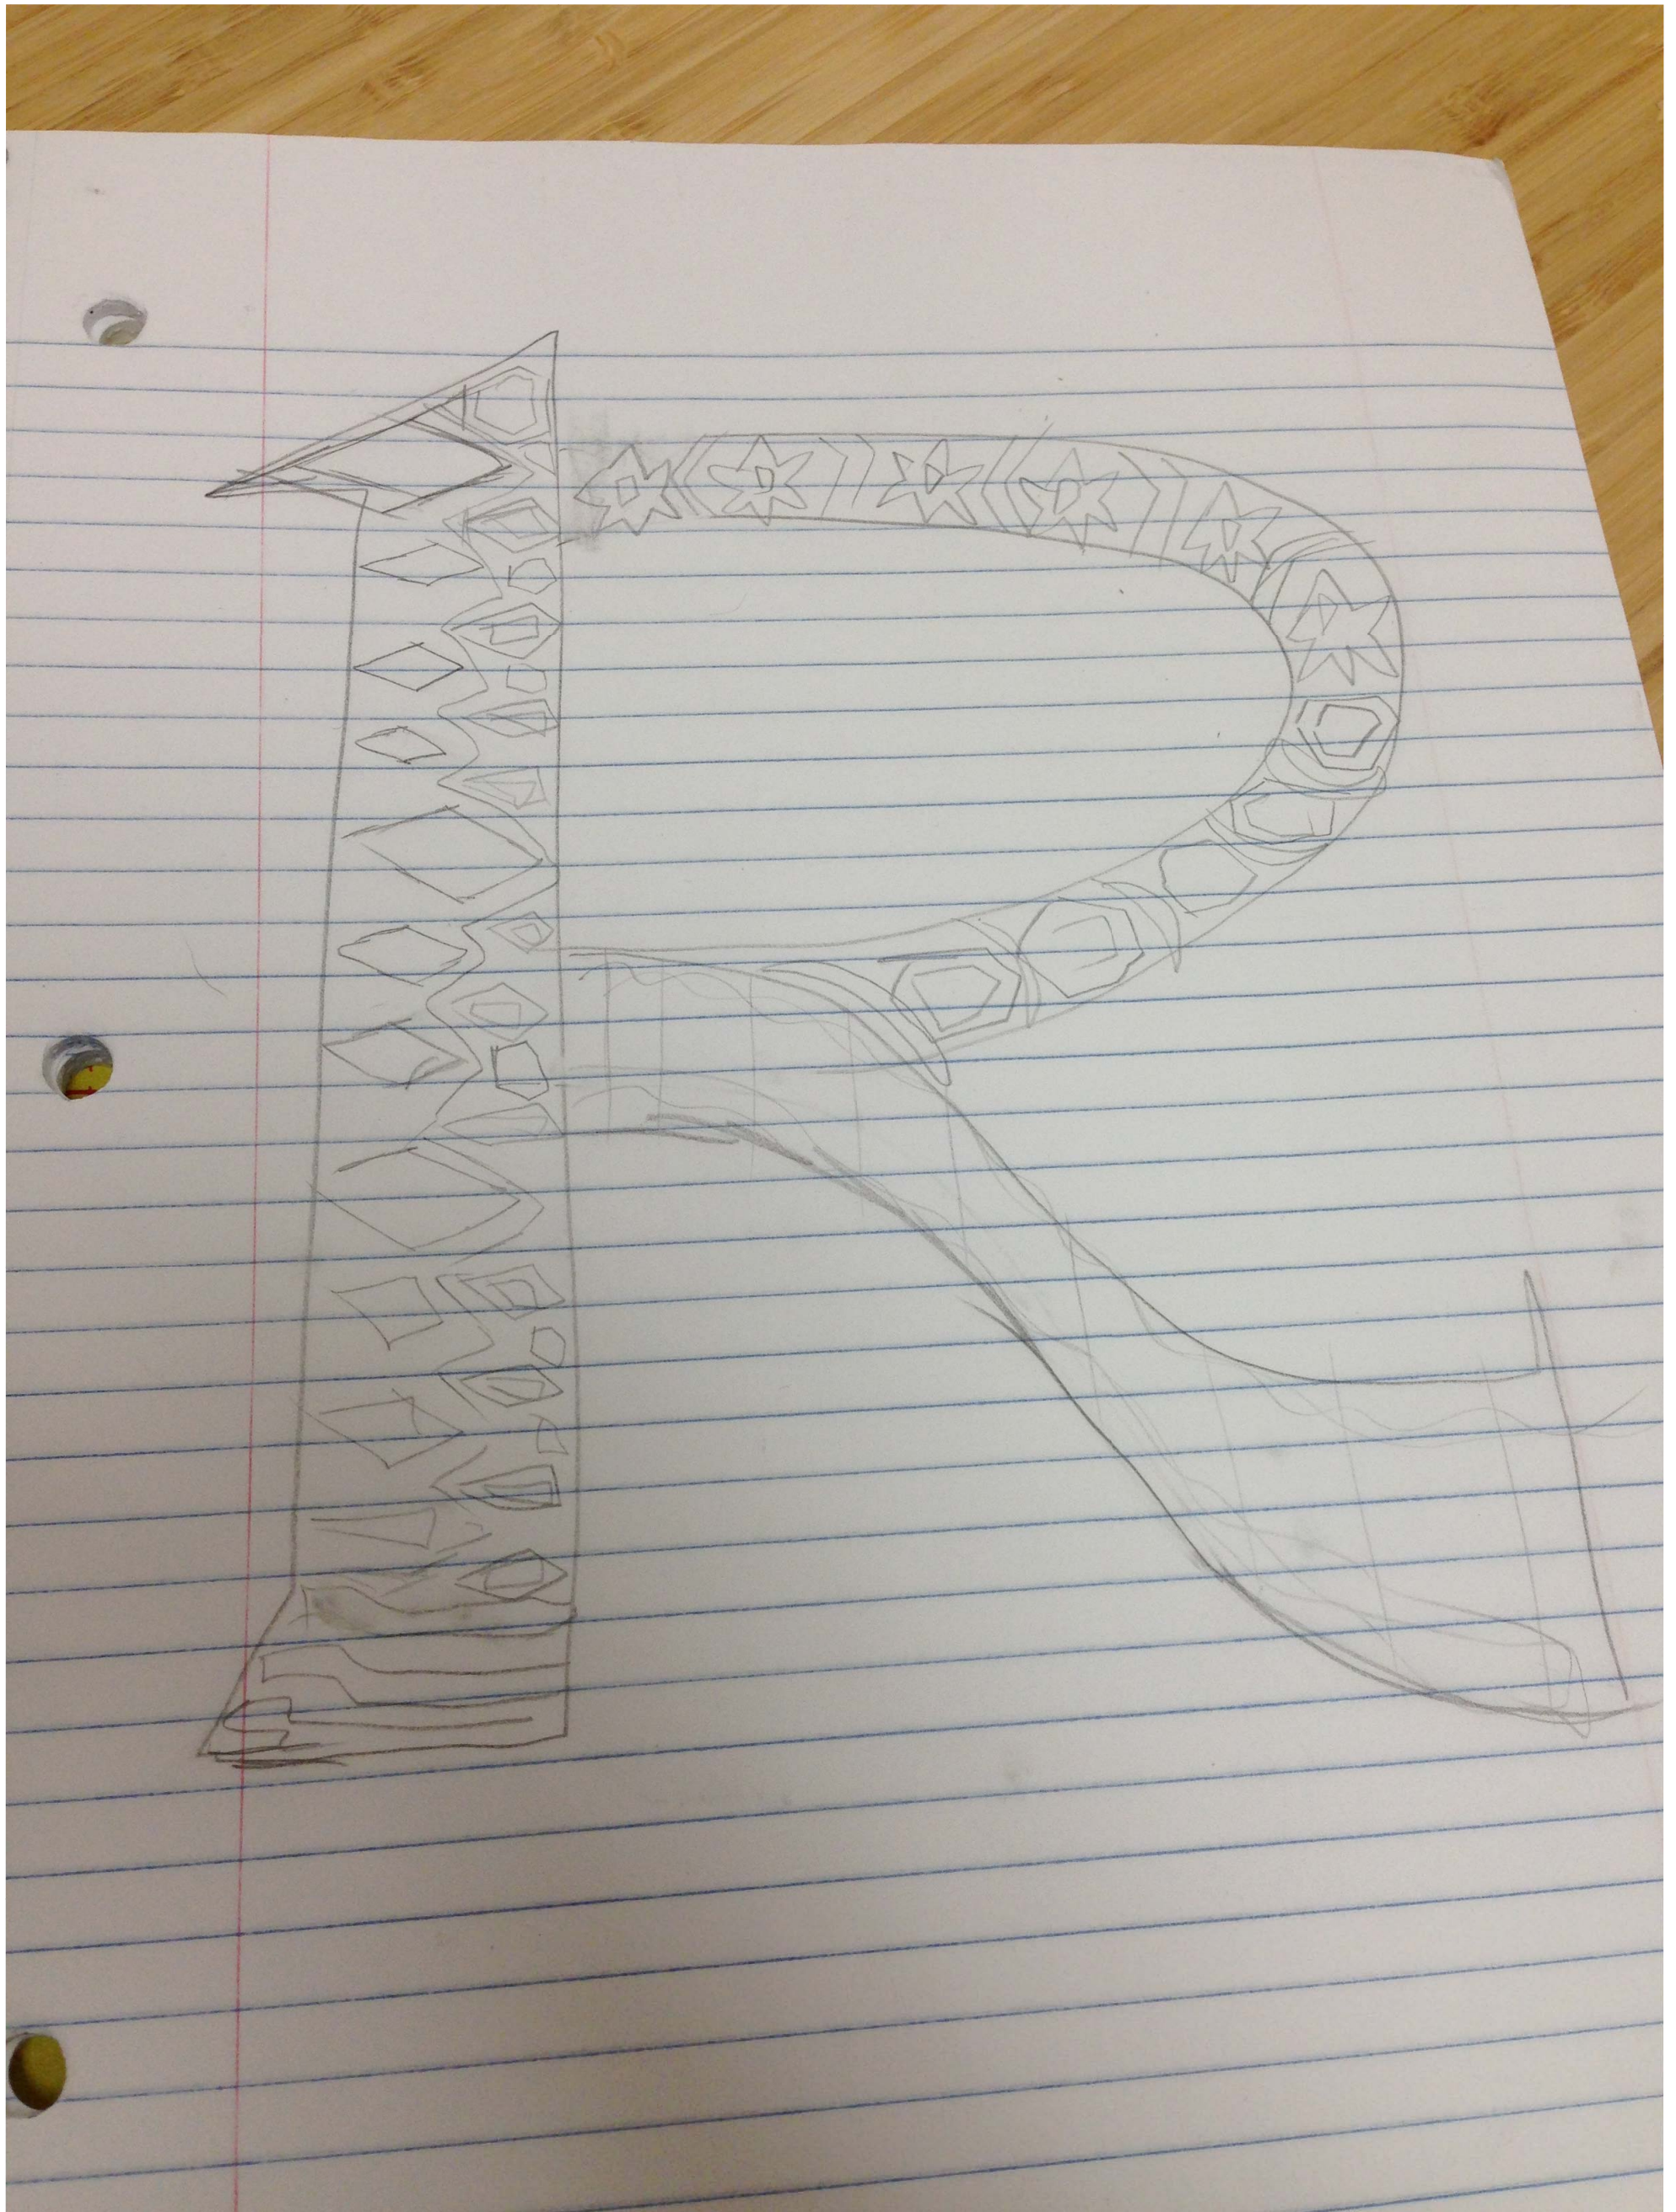

Serena Dworzynski

ART 4944

Fall 2018

Project Three

Display Type

Table of Contents:

Chosen Letter

Original Sketch

Inspiration

Vector Sketches

Final Products

Chosen Letter

Original Sketch

Inspiration

PSI Effects from EarthBound

Vector Color

Fall 2018

Project Three

Display Type