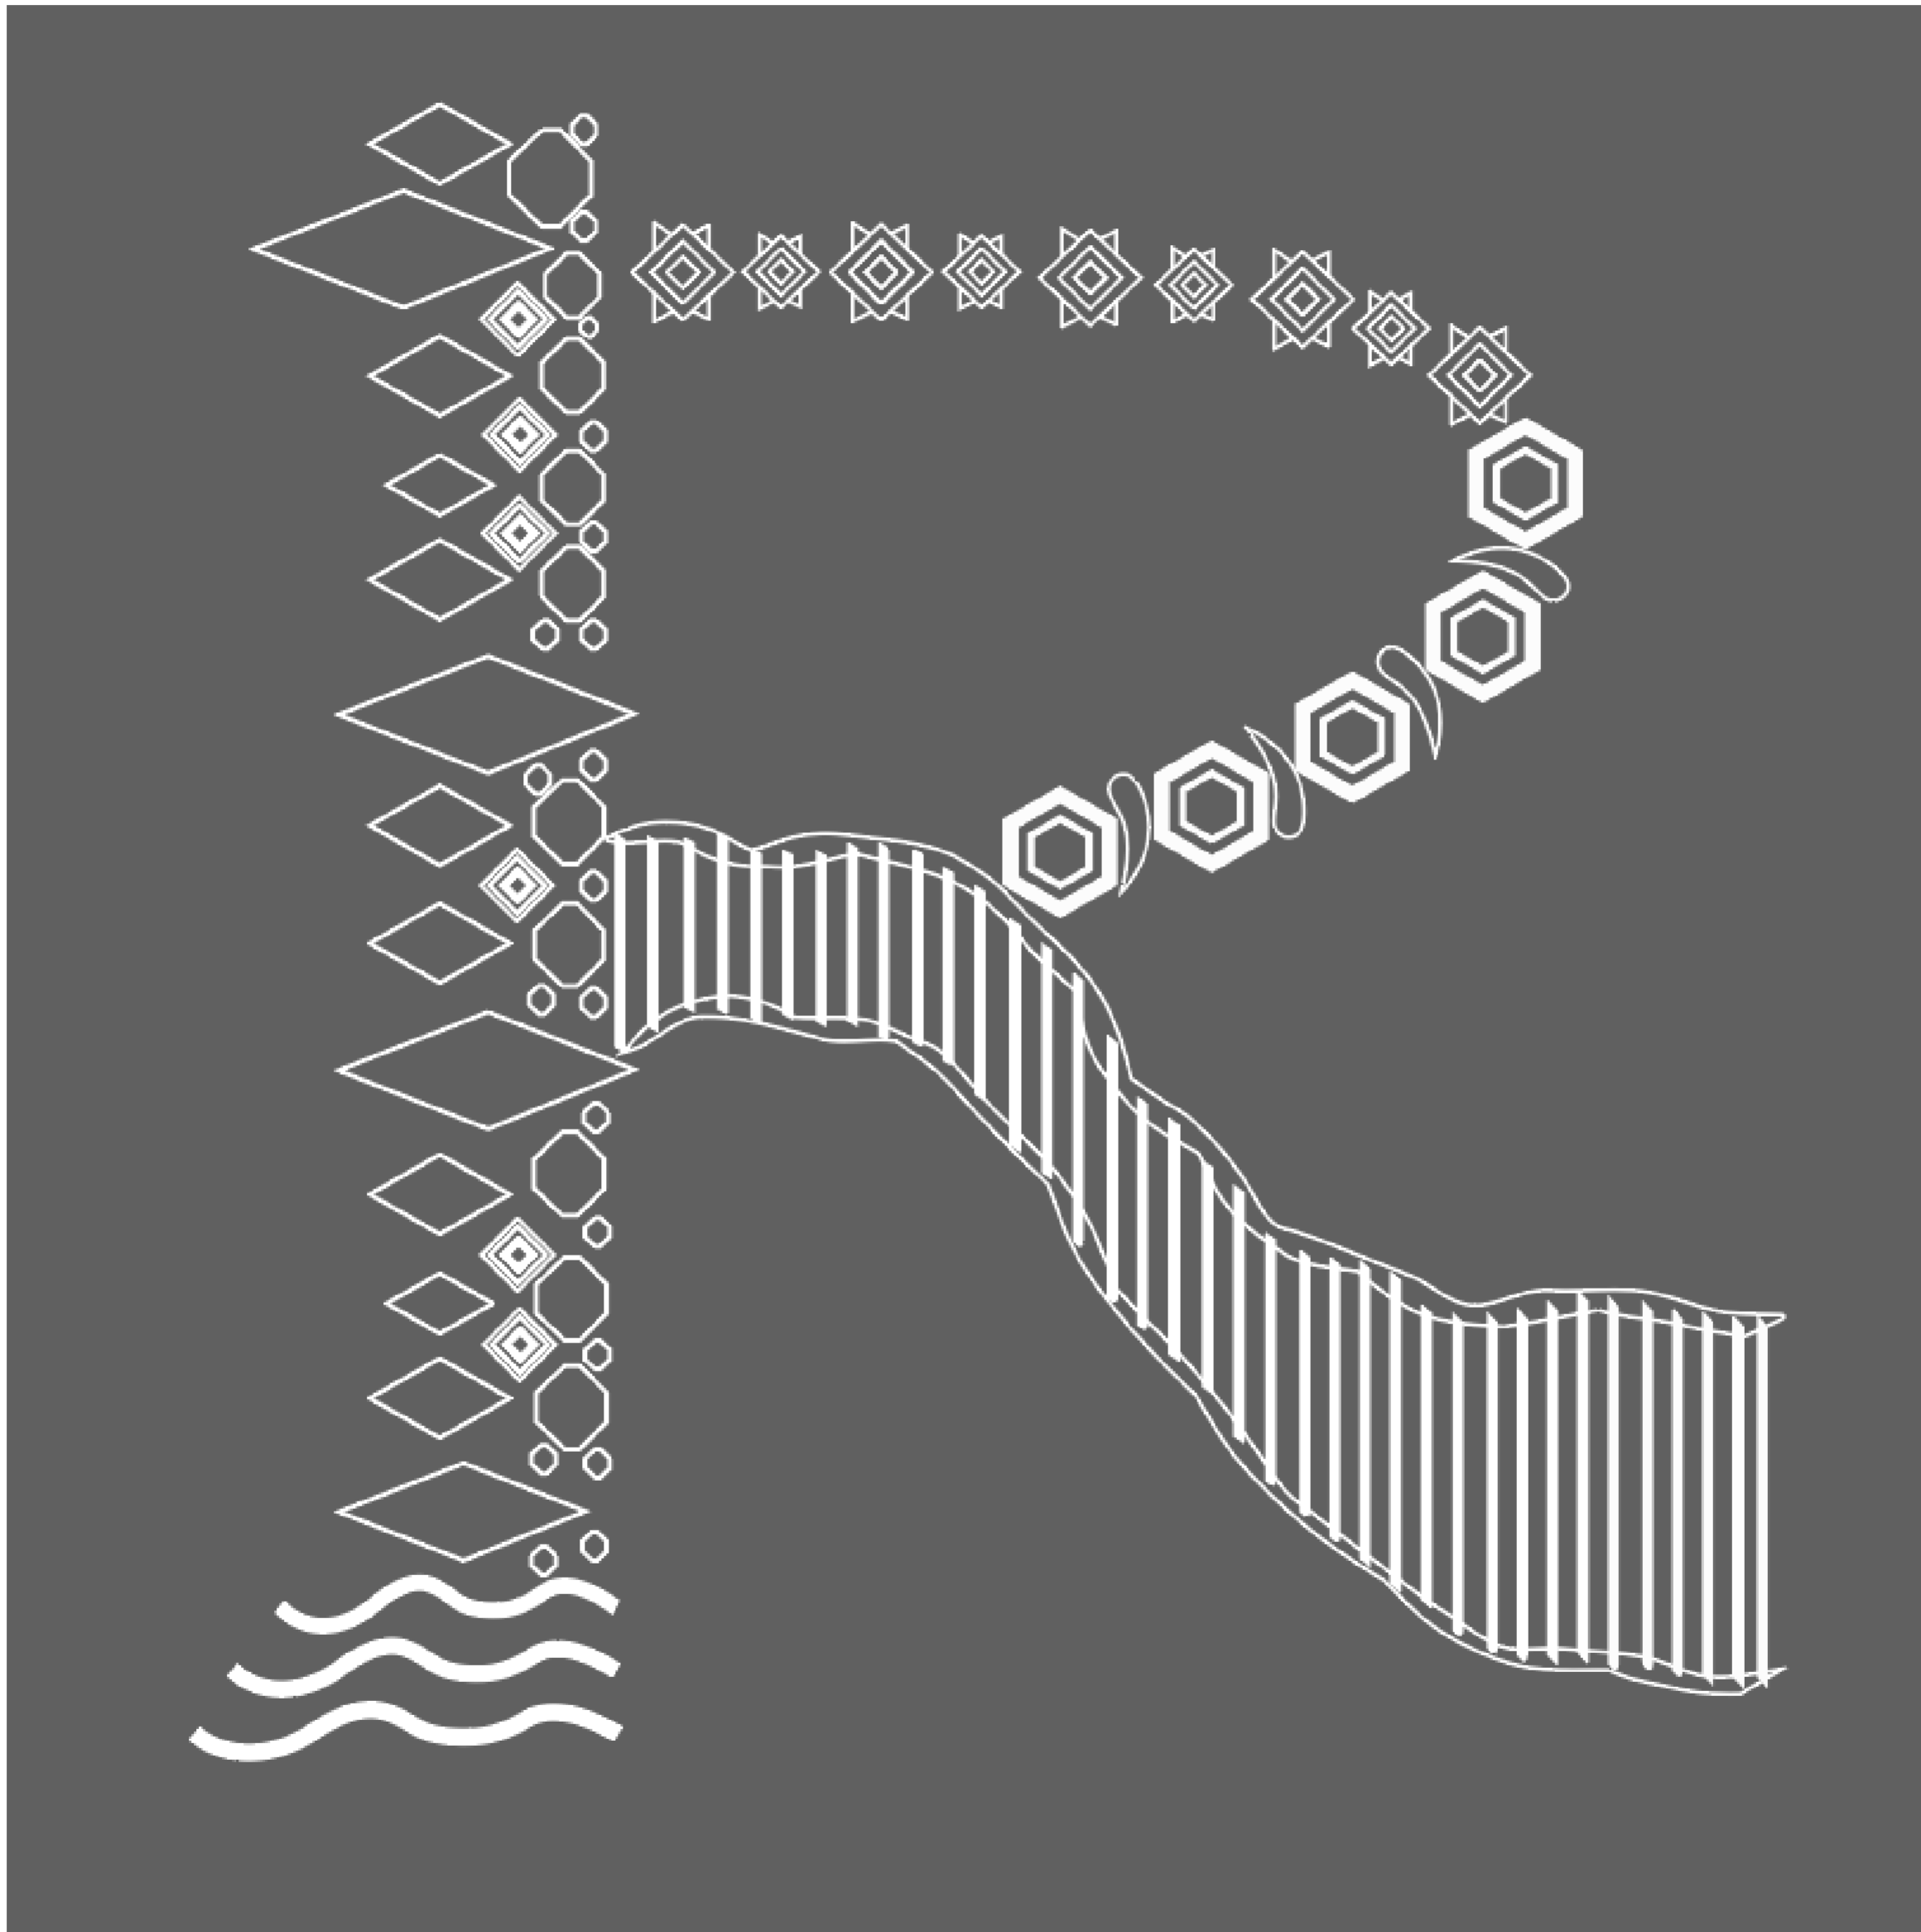

Serena Dworzynski

ART 4944

Fall 2018

Project Three

Display Type

Table of Contents:

Chosen Letter

Original Sketch

Inspiration

Vector Sketches

Final Products

Chosen Letter

Original Sketch

Inspiration

PSI Effects from EarthBound

Vector Color

Vector Black

Vector White

Final Color

Final Black

Final White

Final Art Board

Serena Dworzynski

ART 4944

Fall 2018

Project Three

Display Type