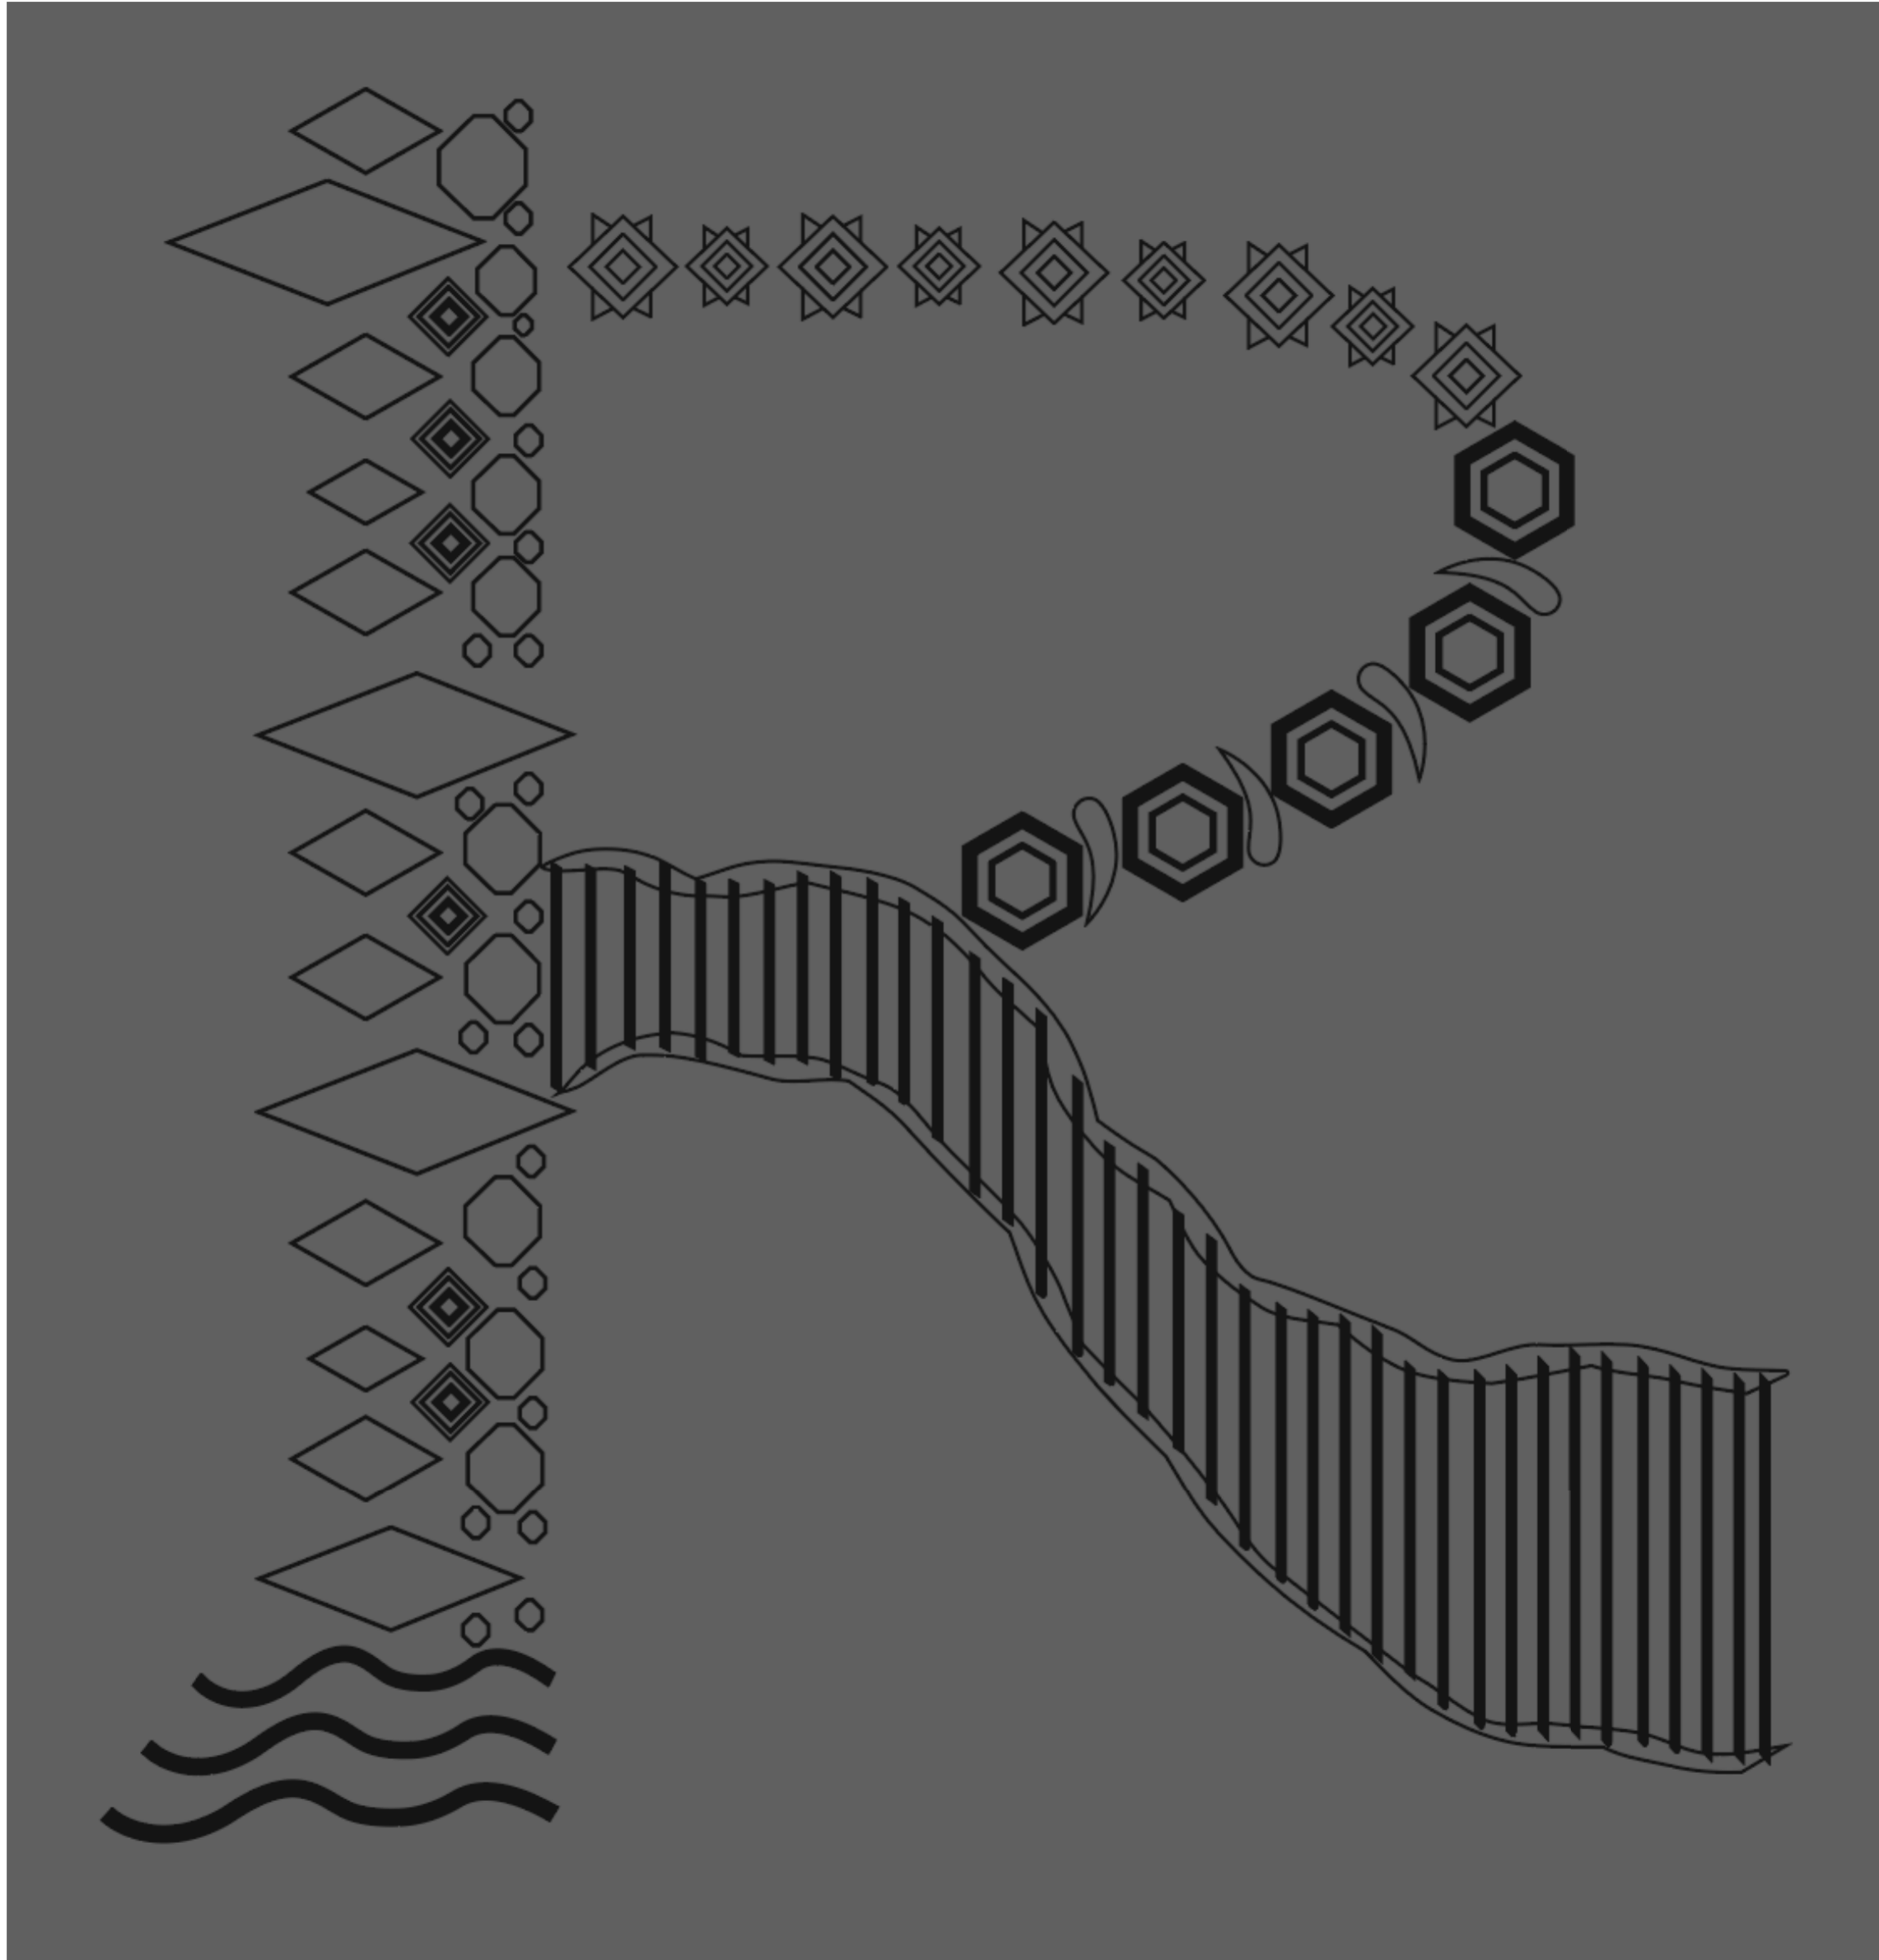

Serena Dworzynski

ART 4944

Fall 2018

Project Three

Display Type

Table of Contents:

Chosen Letter

Original Sketch

Inspiration

Vector Sketches

Final Products

Chosen Letter

Original Sketch

Inspiration

PSI Effects from EarthBound

Vector Color

Vector Black

Vector White

Final Color

Final Black

Final White

Final Art Board

Serena Dworzynski

ART 4944

Fall 2018

Project Three

Display Type