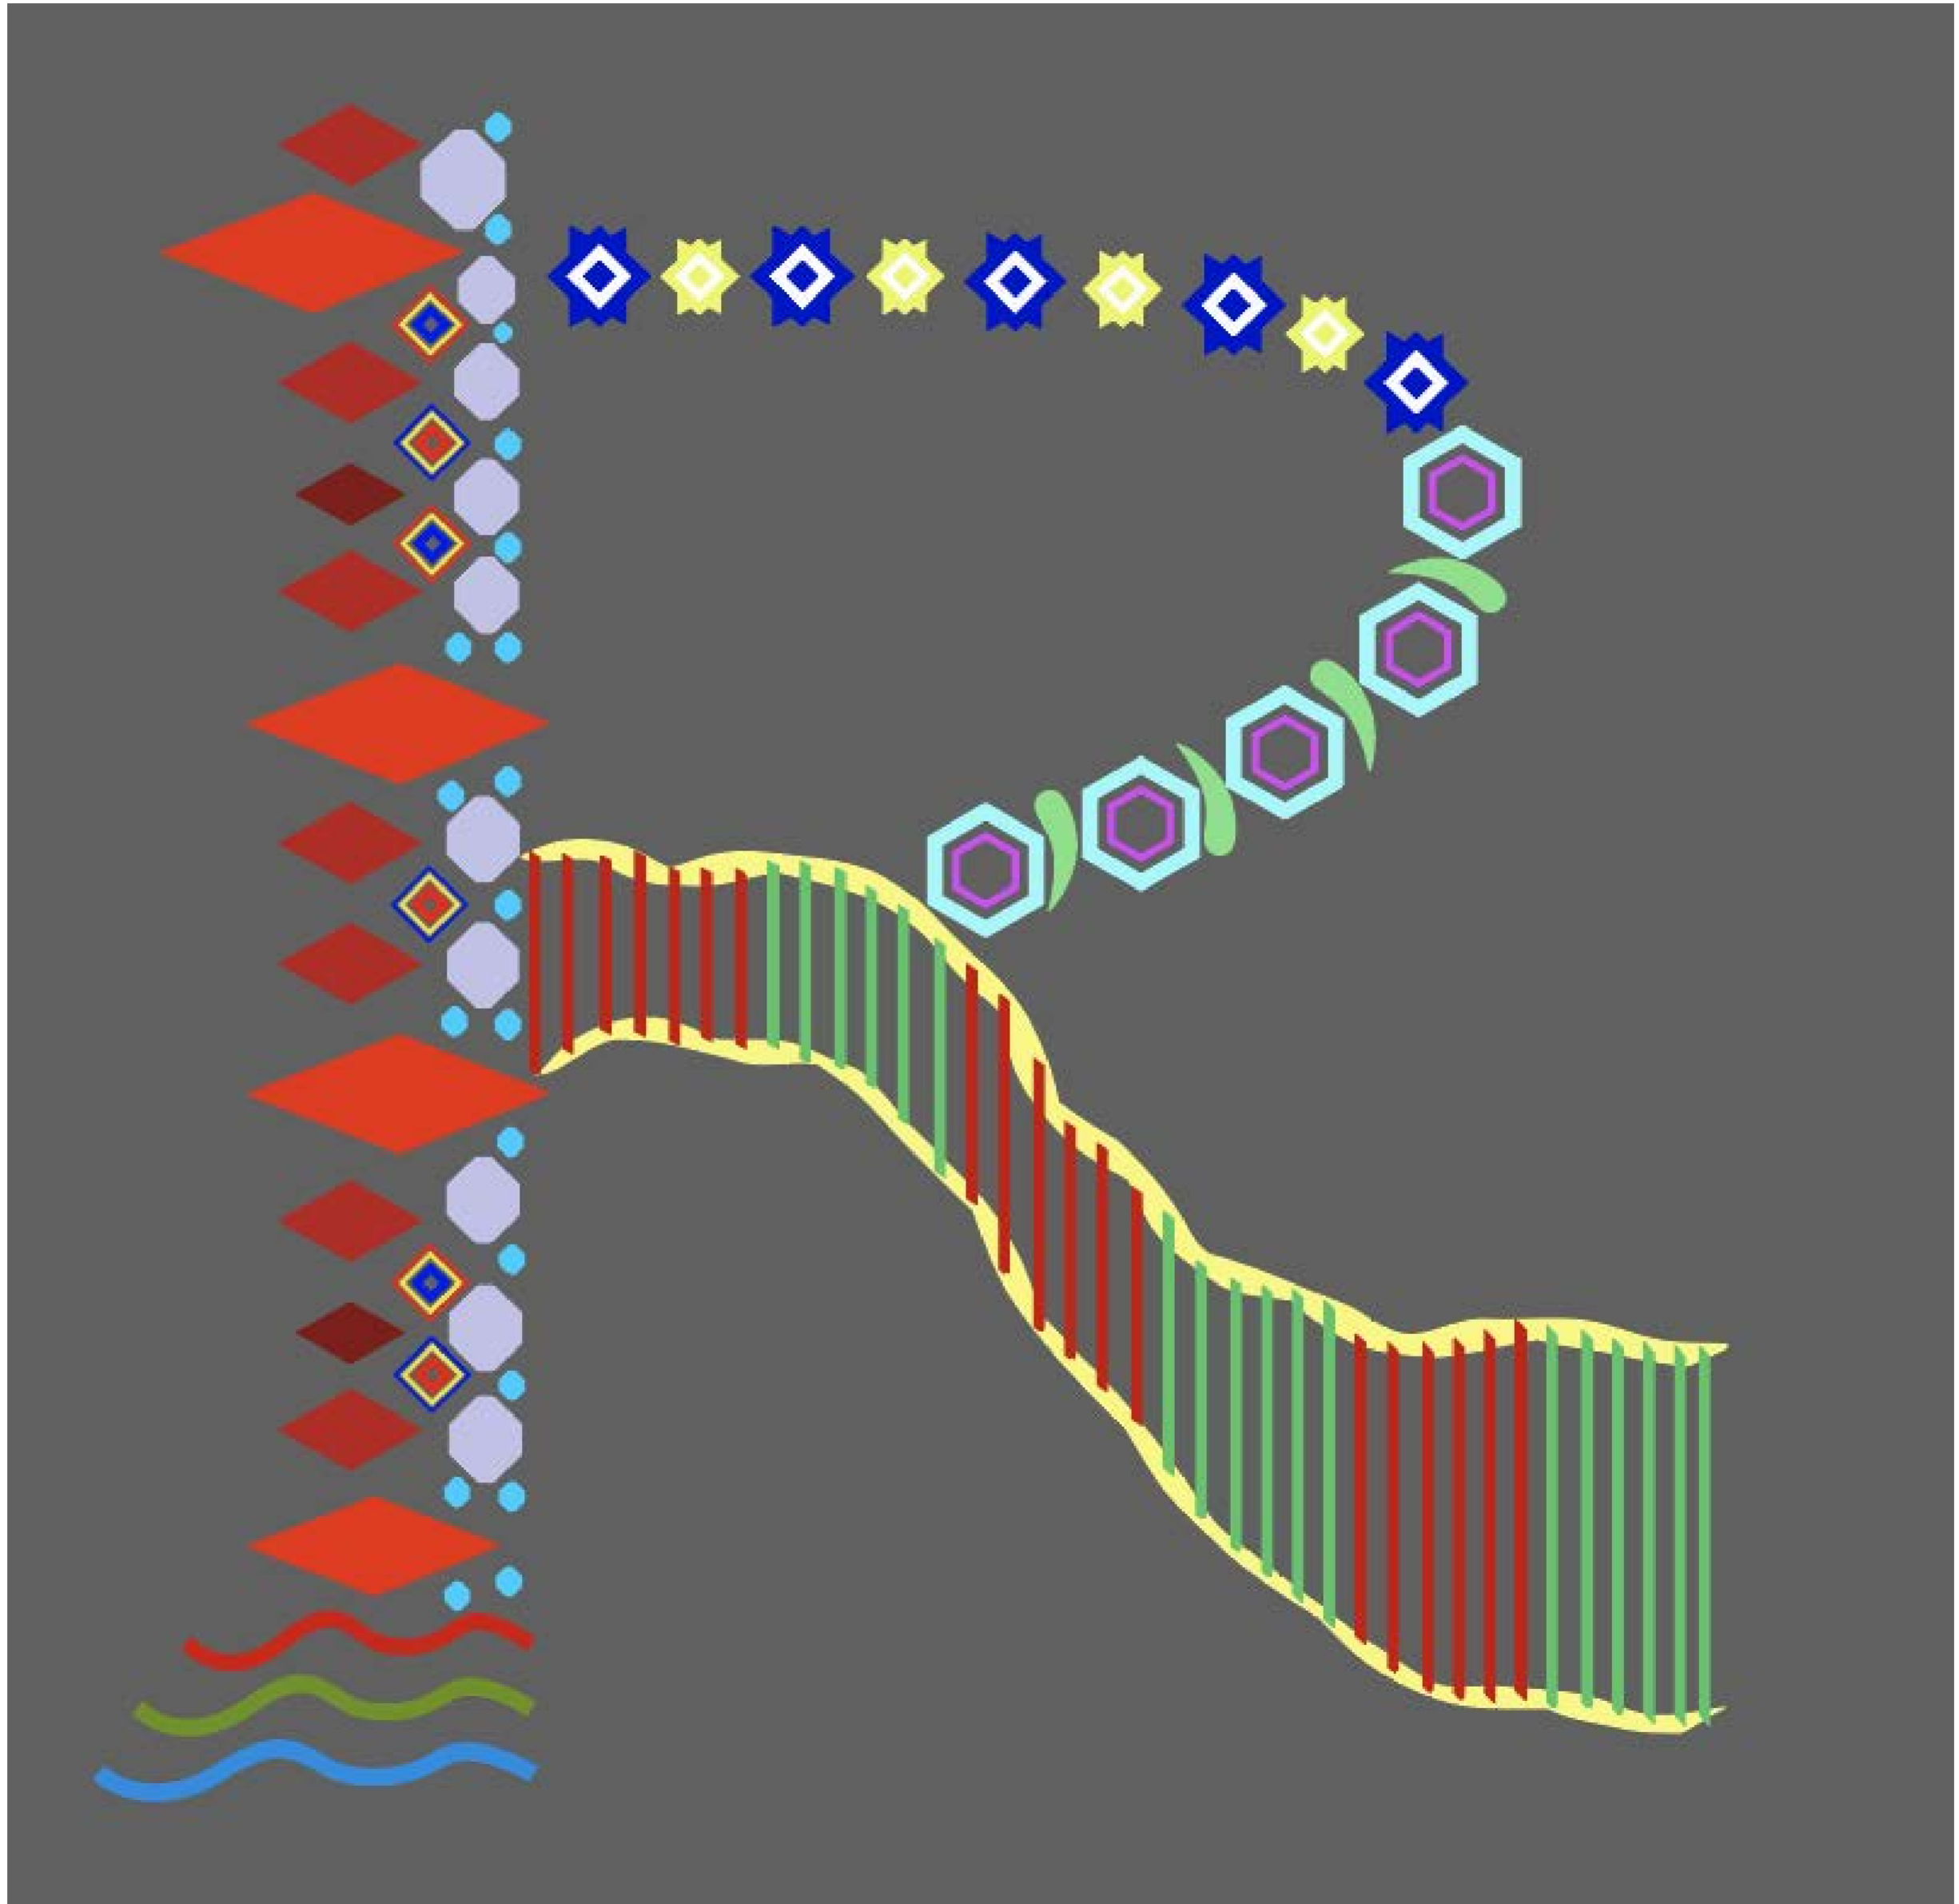

Serena Dworzynski

ART 4944

Fall 2018

Project Three

Display Type

Table of Contents:

Chosen Letter

Original Sketch

Inspiration

Vector Sketches

Final Products

Chosen Letter

Original Sketch

Inspiration

PSI Effects from EarthBound

Vector Color

Vector Black

Vector White

Final Color

Final Black

Final White

Final Art Board

Serena Dworzynski

ART 4944

Fall 2018

Project Three

Display Type